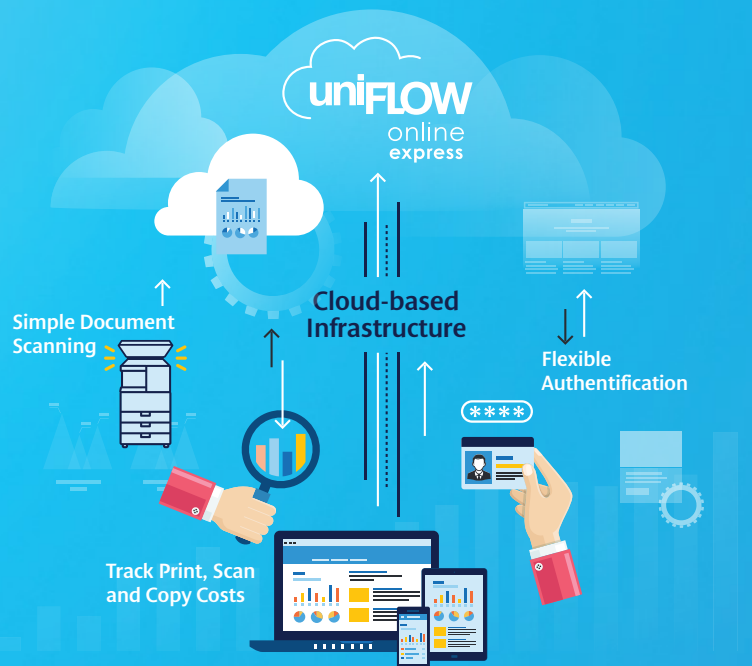

uniFLOW ONLINE EXPRESS

**SAVE COSTS.
SECURE YOUR PRINTS.**

uniFLOW Online Express helps your organisation track multifunction device usage, control access, and make scanning simple, all in a cost-effective way. With its cloud-based architecture, maintaining costly print servers becomes a thing of the past.

CLOUD-BASED INFRASTRUCTURE

Management of the system is simple through its intelligent cloud control centre. Print jobs stay within the office network, and any configuration and log data between the cloud and the MFD is encrypted and secure.

PRODUCTIVITY MADE SIMPLE

ENHANCED DEVICE SECURITY

Unauthorised device usage can cause important documents to end up in the wrong hands. uniFLOW Online Express can help to prevent this by controlling access to the device, via user PIN code and/or personal access card. The secure access setup is done once and simple, freeing up time for more important tasks.

USAGE TRACKING AND REPORT

uniFLOW Online Express makes it effortless to track usage and costs with an intuitive dashboard supported by personalised widgets. The simple graphical reports help the administrator gain greater insights into usage trends and facilitates informed decision making for cost reduction measures.